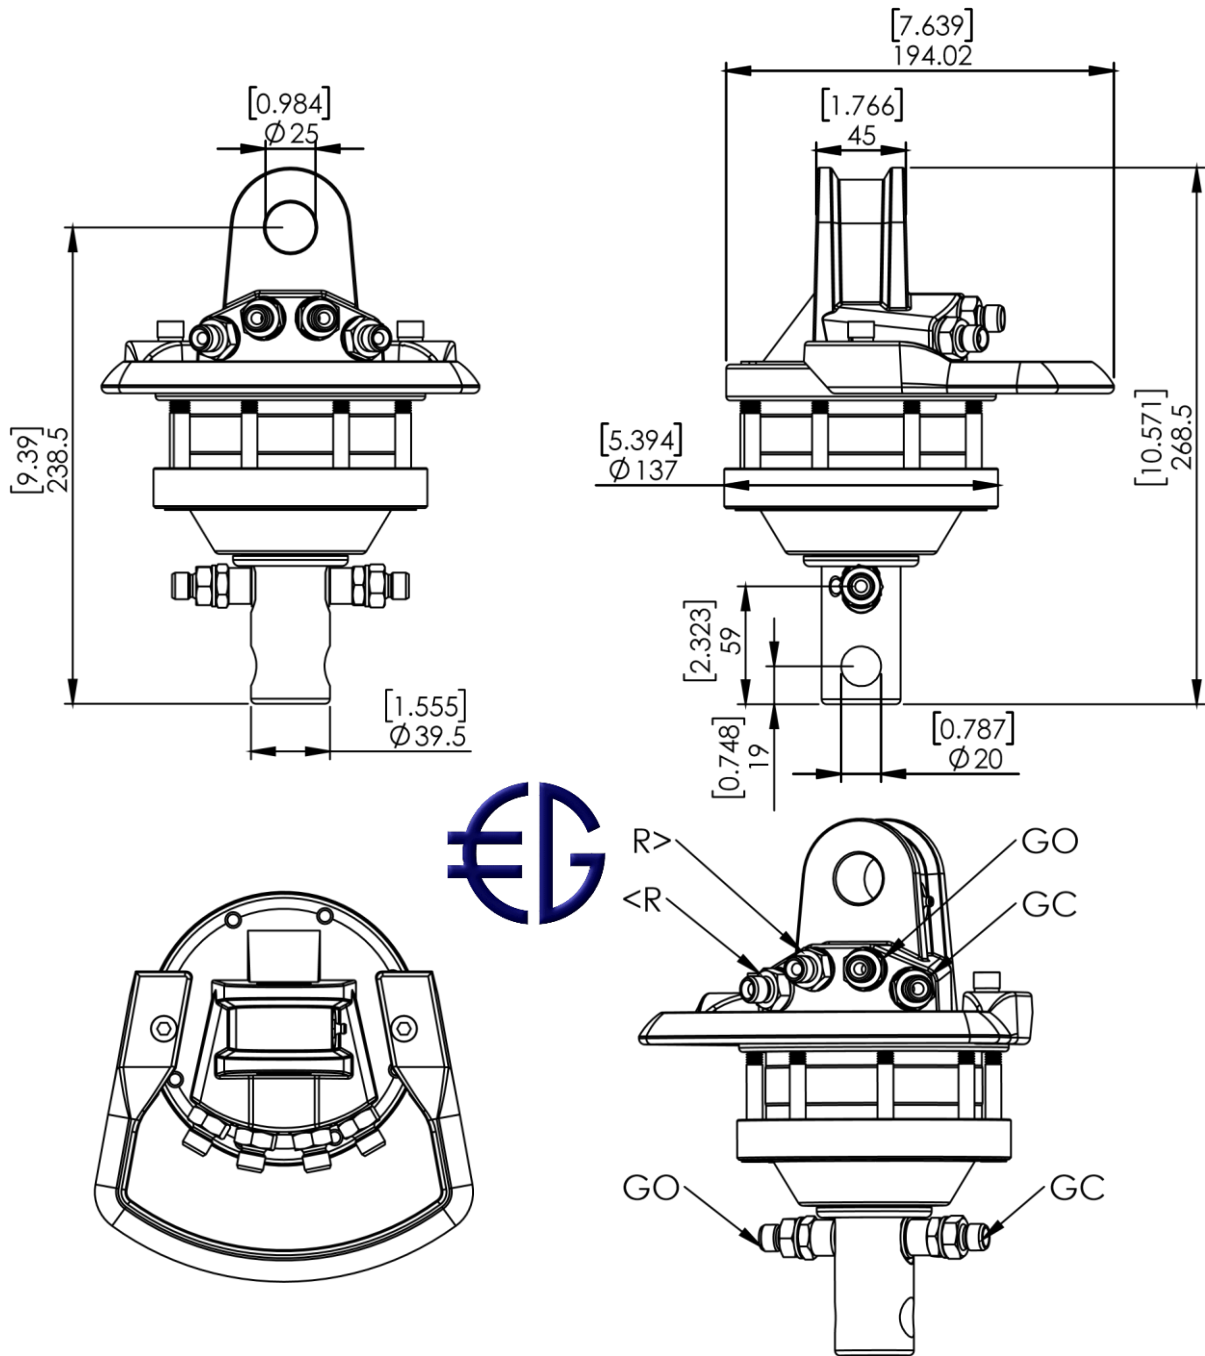

# ROTATOR EGR 15

ROTATION ANGLE	UNLIMITED	
MAX PRESSURE (R) [BAR/PSI]	250	3625
MAX PRESSURE (GO) [BAR/PSI]	200	2901
MAX PRESSURE (GC) [BAR/PSI]	300	4351
DISPLACEMENT [cm <sup>3</sup> /Inch <sup>3</sup> ]	193	12
TORQUE [Nm/lbf-ft]	450	332
MAX AXIAL LOAD STATIC [kN/lbf]	10	2248
MAX AXIAL LOAD DYNAMIC [kN/lbf]	5	1124
WEIGHT [kg/lb]	10	22
CONNECTIONS	G1/4"	G1/4"
REQ. OIL FLOW FOR ROTATION [LPM/GPM]	10	2.6